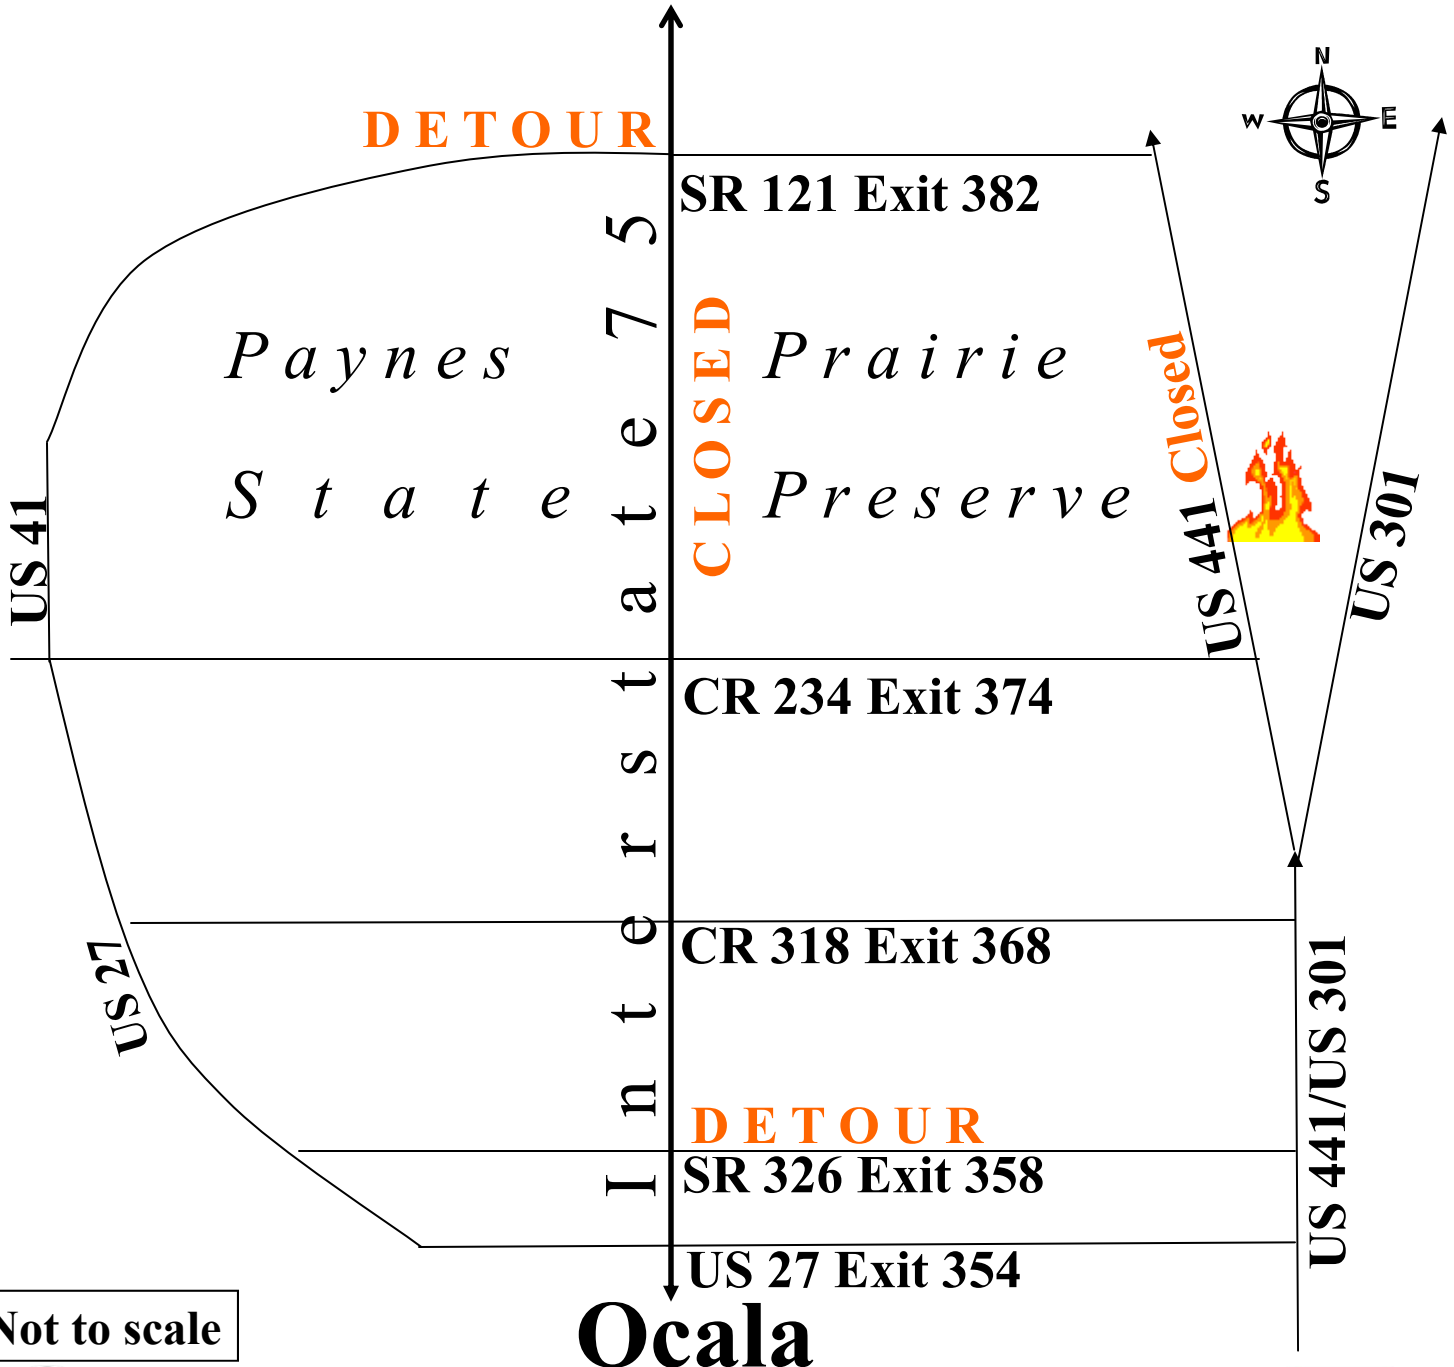

I-75 and US 441

Detour Routes

Gainesville

*Not to scale

Ocala

For more information call FDOT Public Information

800-749-2967 Ext. 3714

@MyFDOT_NEFL